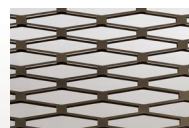

SWING

Design by Carl Muller

Metal color: Lava

MODEL	D	W	H
3012	19.75"	70.5"	39.75"

STONE

HEX

ARRAY

ELITE[®]
HOSPITALITY