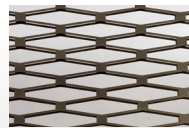

SKEW

Design by Carl Muller

Metal color: Lava base, Sahara shelf - Stone color: Gold Push

| MODEL | D | W | H |
|-------|-----|-----|--------|
| 3013 | 27" | 56" | 39.75" |

STONE

HEX

ARRAY

ELITE[®]
HOSPITALITY