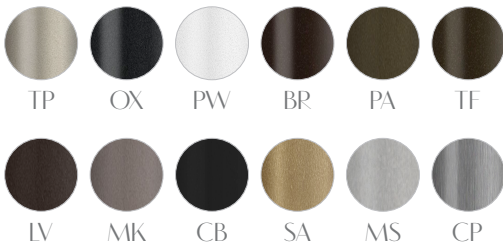

# ROYAL

H4061

Design By Elite

## MATERIALS

FRAME - Elite Powder Coat

FABRIC - For full range of color available see finishes on website

WEIGHT  
26 lbs

COM  
2.00 yds

SEAT HEIGHT  
18.5 in

OVERALL DIMENSIONS