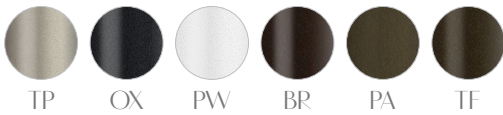

PRISM

H2064S

Design By Carl Muller

MATERIALS

FRAME - Elite Powder Coat

TOP - Cultured Stone Top