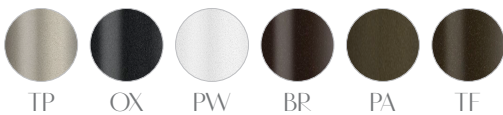

TRILOGY

H2079

Design By Elite

MATERIALS

FRAME - Elite Powder Coat

TOP - Cultured Stone Top