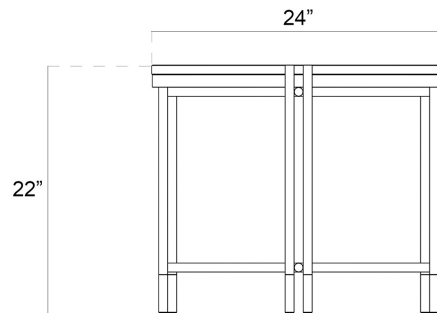

RIPLEY

H2080E

Design By Elite

MATERIALS

FRAME - Elite Powder Coat

TOP - Cultured Stone Top

WEIGHT
top 30 lbs
base 18 lbs