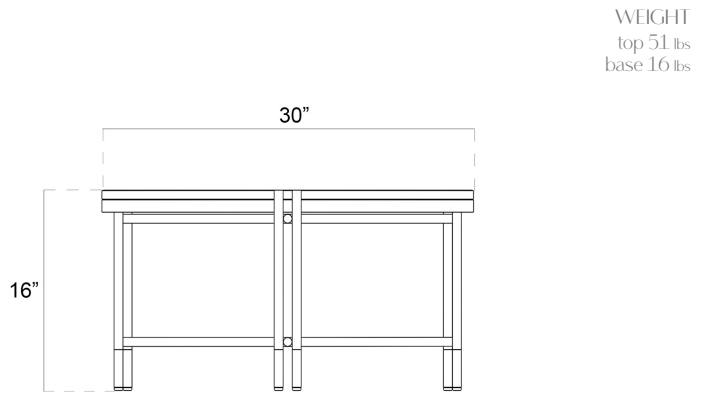

RIPLEY

H2080

Design By Elite

MATERIALS

FRAME - Elite Powder Coat

TOP - Cultured Stone Top

WEIGHT
top 51 lbs
base 16 lbs