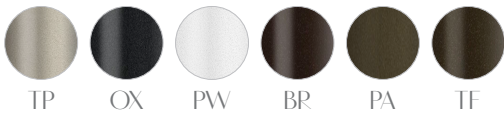

RIPLEY

H2080

Design By Elite

MATERIALS

FRAME - Elite Powder Coat

TOP - Cultured Stone Top

WEIGHT
top 51 lbs
base 16 lbs