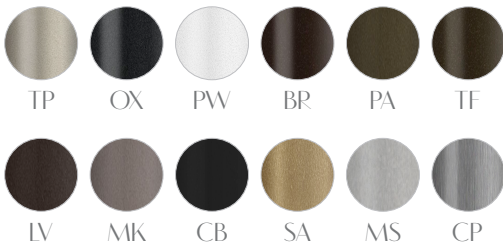

FIONA

4076

Design By Elite

MATERIALS

FRAME - Elite Powder Coat

FABRIC - For full range of color available see finishes on website

WEIGHT
20 lbs

COM
1.25 yds