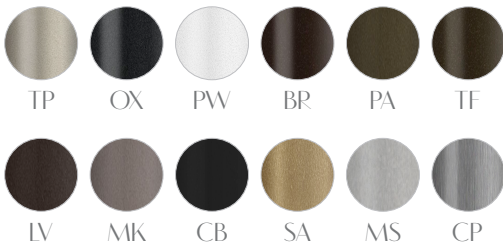

BRUSO

4077

Design By Elite

MATERIALS

FRAME - Elite Powder Coat

FABRIC - For full range of color available see finishes on website

WEIGHT
23 lbs

COM
1.50 yds