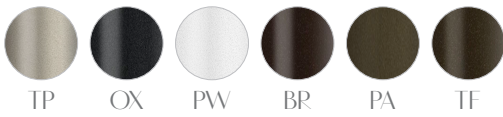

# CANYON

H552

Design By Elite

## MATERIALS

FRAME - Elite Powder Coat

FABRIC - For full range of color available see finishes on website

WEIGHT  
173 lbs

COM  
9.25 yds

SEAT HEIGHT  
16 in

ARM HEIGHT  
26 in

OVERALL DIMENSIONS