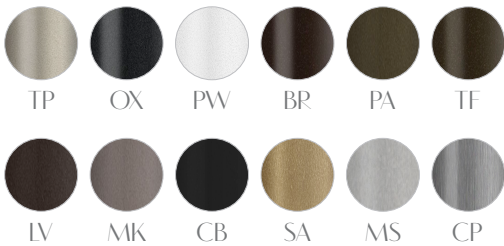

CIRCA

H4054B-30

Design By Carl Muller

MATERIALS

FRAME - Elite Powder Coat

FABRIC - For full range of color available see finishes on website

27 lbs
WEIGHT

COM
2.00 yds