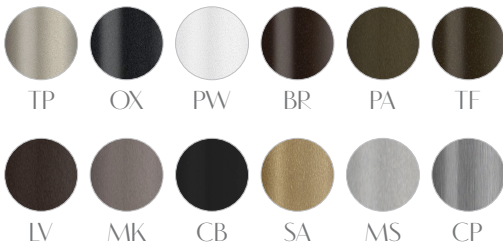

CLAY

4073

Design By Javier Palomares

MATERIALS

FRAME - Elite Powder Coat

FABRIC - For full range of color available see finishes on website

WEIGHT
23 lbs

COM
2.50 yds