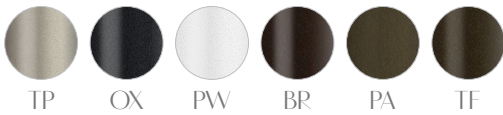

## MATERIALS

FRAME - Elite Powder Coat

FABRIC - For full range of color available see finishes on website

WEIGHT  
23 lbs

COM  
1.50 yds

SEAT HEIGHT  
19 in

ARM HEIGHT  
25 in

OVERALL DIMENSIONS