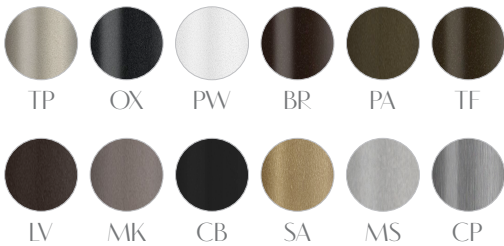

BLOOM

H4075B-30

Design By Carl Muller

MATERIALS

FRAME - Elite Powder Coat

FABRIC - For full range of color available see finishes on website

WEIGHT
29 lbs

COM
1.50 yds