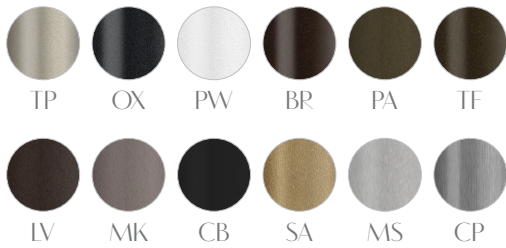

FIONA

H4076-30

Design By Elite

MATERIALS

FRAME - Elite Powder Coat

FABRIC - For full range of color available see finishes on website

WEIGHT
23 lbs

COM
1.25 yds