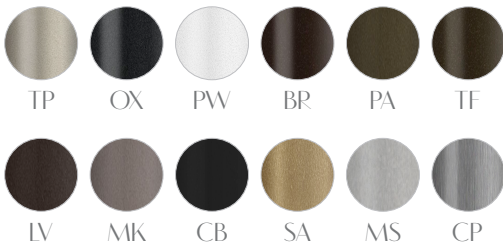

BRUSO

H4077B-30

Design By Elite

MATERIALS

FRAME - Elite Powder Coat

FABRIC - For full range of color available see finishes on website

WEIGHT
26 lbs

COM
1.50 yds