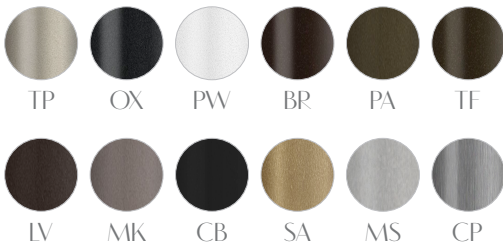

CLAY

H4073B-30

Design By Javier Palomares

MATERIALS

FRAME - Elite Powder Coat

FABRIC - For full range of color available see finishes on website

29 lbs
WEIGHT

COM
2.00 yds