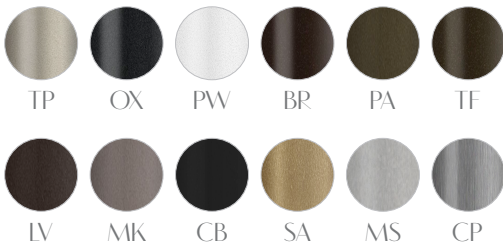

DANA

H4070B-30

Design By Javier Palomares

MATERIALS

FRAME - Elite Powder Coat

FABRIC - For full range of color available see finishes on website

29 lbs
WEIGHT

COM
2.00 yds