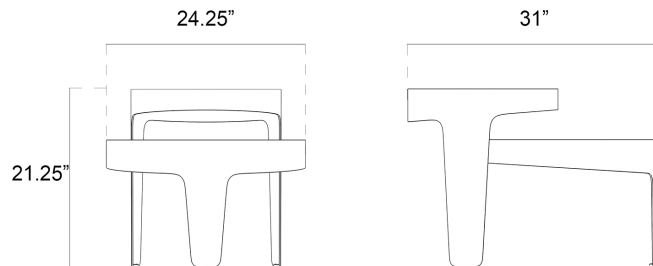

## MATERIALS

FRAME - Elite Powder Coat

TOP - Cultured Stone Top

OVERALL DIMENSIONS

WEIGHT  
tops 46 lbs  
base 39 lbs