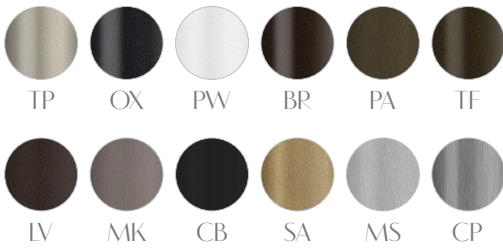

# RONDA

2081E

Design By Javier Palomares

## MATERIALS

FRAME - Elite Powder Coat

TOP - Cultured Stone Top

OVERALL DIMENSIONS

WEIGHT  
tops 46 lbs  
base 39 lbs