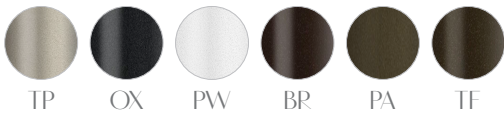

RONDA

2081

Design By Javier Palomares

MATERIALS

FRAME - Elite Powder Coat

TOP - Cultured Stone Top

OVERALL DIMENSIONS

WEIGHT
tops 106 lbs
base 64 lbs