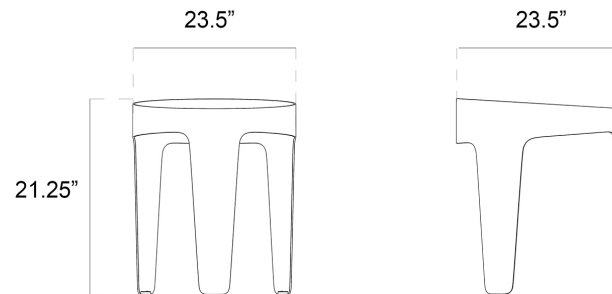

LOTUS

2083

Design By Javier Palomares

MATERIALS

FRAME - Elite Powder Coat

TOP - Cultured Stone Top

OVERALL DIMENSIONS

WEIGHT
top 17 lbs
base 26 lbs