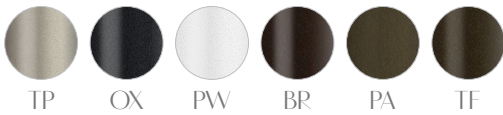

LOTUS

2083

Design By Javier Palomares

MATERIALS

FRAME - Elite Powder Coat

TOP - Cultured Stone Top

OVERALL DIMENSIONS

WEIGHT
top 17 lbs
base 26 lbs