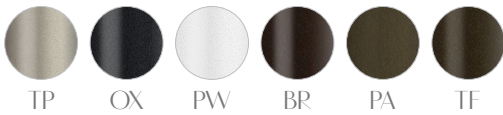

# ALICENT

2085

Design By Elite Studio

## MATERIALS

FRAME - Elite Powder Coat

TOP - Cultured Stone Top

OVERALL DIMENSIONS

WEIGHT  
top 17 lbs  
base 21 lbs