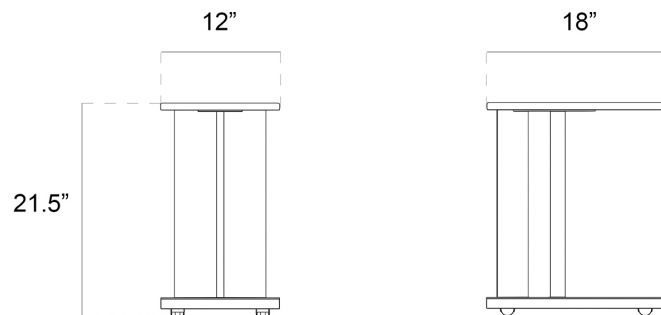

## MATERIALS

FRAME - Elite Powder Coat

TOP - Cultured Stone Top

OVERALL DIMENSIONS

WEIGHT  
top 17 lbs  
base 21 lbs