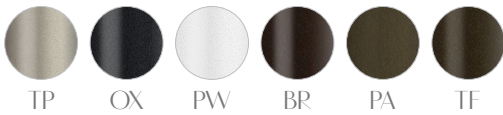

PIER

2086

Design By Elite Studio

MATERIALS

FRAME - Elite Powder Coat

TOP - Cultured Stone Top

OVERALL DIMENSIONS

WEIGHT
top 17 lbs
base 26 lbs