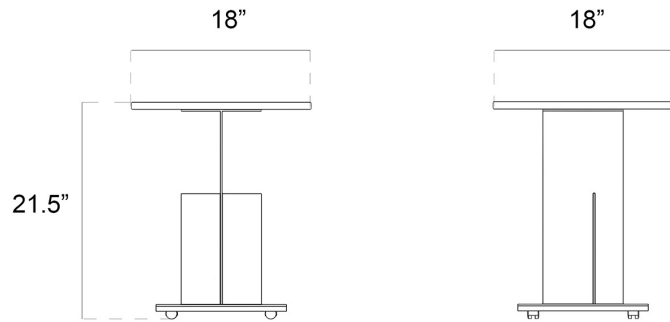

PIER

2086

Design By Elite Studio

MATERIALS

FRAME - Elite Powder Coat

TOP - Cultured Stone Top

OVERALL DIMENSIONS

WEIGHT
top 17 lbs
base 26 lbs