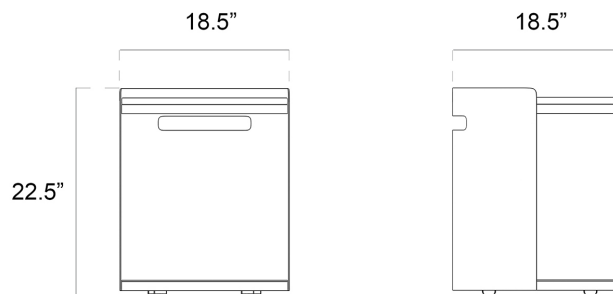

CRESCENT

2088

Design By Elite Studio

MATERIALS

FRAME - Elite Powder Coat

TOP - Cultured Stone Top

OVERALL DIMENSIONS

WEIGHT
top 17 lbs
base 36 lbs