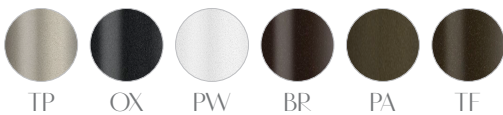

CRESCENT

2088

Design By Elite Studio

MATERIALS

FRAME - Elite Powder Coat

TOP - Cultured Stone Top

OVERALL DIMENSIONS

WEIGHT
top 17 lbs
base 36 lbs