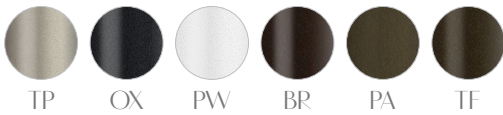

## MATERIALS

FRAME - Elite Powder Coat

TOP - Cultured Stone Top

OVERALL DIMENSIONS

WEIGHT  
tops 54 lbs  
base 30 lbs