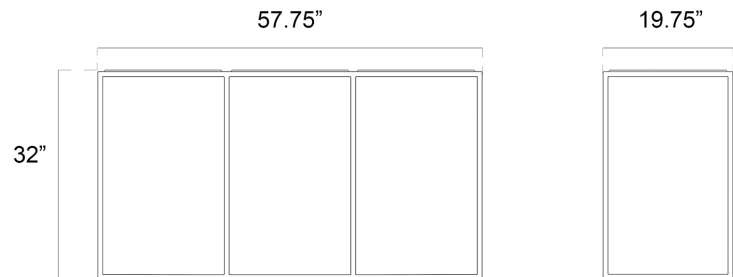

## MATERIALS

FRAME - Elite Powder Coat

TOP - Cultured Stone Top

OVERALL DIMENSIONS

WEIGHT  
tops 54 lbs  
base 30 lbs