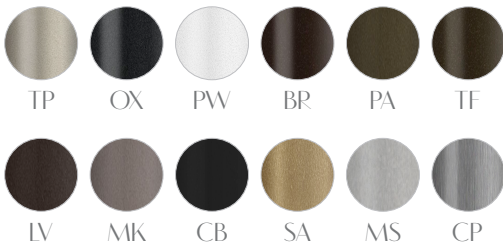

LUKA

4084S

Design By Elite Studio

MATERIALS

FRAME - Elite Powder Coat

TOP - Cultured Stone Top

FABRIC - For full range of color available see finishes on website

WEIGHT
49 lbs