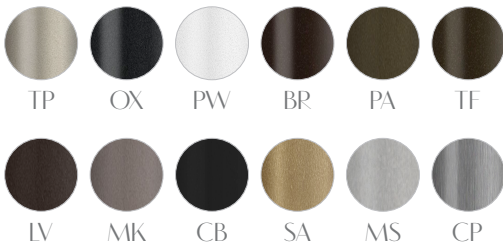

# AMARA

4085

Design By Elite Studio

## MATERIALS

FRAME - Elite Powder Coat

FABRIC - For full range of color available see finishes on website

WEIGHT  
62 lbs

COM  
2.25 yds

SEAT HEIGHT  
18 in

OVERALL DIMENSIONS