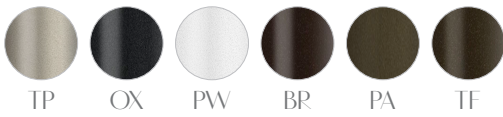

# SEVILLE

4082

Design By Javier Palomares

## MATERIALS

FRAME - Elite Powder Coat

TP OX PW BR PA TF

LV MK CB SA MS CP

FABRIC - For full range of color available see finishes on website

WEIGHT  
22 lbs

COM  
2.25 yds

SEAT HEIGHT  
18.5 in