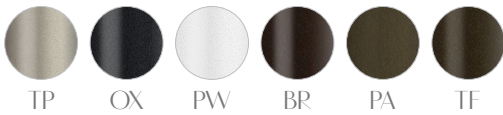

RUBEN

H3001P

Design By Elite Studio

MATERIALS

FRAME - Elite Powder Coat

TOP - Cultured Stone Top

OVERALL DIMENSIONS