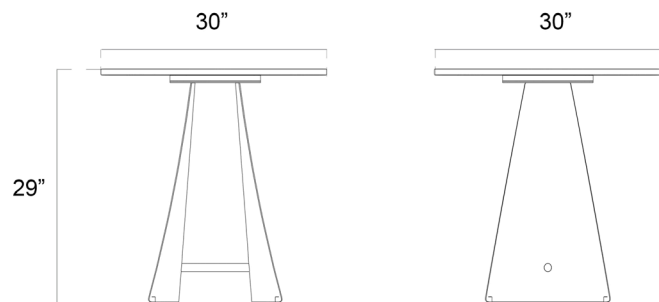

APEX

H3032

Design By Elite Studio

MATERIALS

FRAME - Elite Powder Coat

TOP - Stone Top

OVERALL DIMENSIONS

WEIGHT
top 45 lbs
base 33 lbs