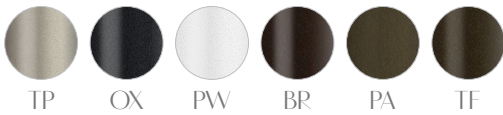

APEX

H3032

Design By Elite Studio

MATERIALS

FRAME - Elite Powder Coat

TOP - Stone Top

OVERALL DIMENSIONS

WEIGHT
top 45 lbs
base 33 lbs